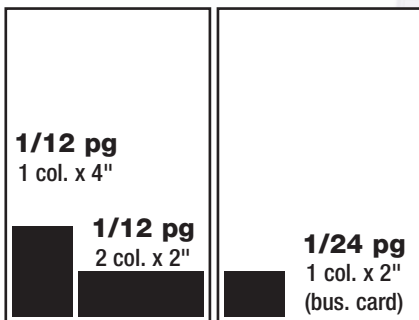

## Circulation

**17,000 total circulation**

More than 15,000 copies of the Mid-county Memo are mailed monthly to every single-family home address, from Northeast Sandy Boulevard to East Burnside Street, and from Northeast 82nd to 162 Avenues (city limits). In addition, 2,000 copies are delivered to newsstand locations within the mail zone (white area), and just outside (green area).

## Mid-County Memo Display Advertising Rates

(PUBLISHED MONTHLY)

Ad Sizes	Column	Ad Dimensions (width x depth)	1x (open) BW / COLOR	3x BW / COLOR	6x BW / COLOR	12x BW / COLOR
1/24 pg (bus. card)	1 col x 2"	3-1/4" x 2"	\$111 / 128	\$106 / 132	\$96 / 120	\$88 / 110
1/12 pg	1 col x 4" <b>or</b> 2 col x 2"	3-1/4" x 4" <b>or</b> 6-3/4" x 2"	\$213 / 266	\$203 / 253	\$169 / 211	\$162 / 202
1/8 pg	1 col x 6" <b>or</b> 2 col x 3"	3-1/4" x 6" <b>or</b> 6-3/4" x 3"	\$247 / 309	\$235 / 294	\$215 / 269	\$191 / 239
1/6 pg	1 col x 8" <b>or</b> 2 col x 4"	3-1/4" x 8" <b>or</b> 6-3/4" x 4"	\$262 / 327	\$250 / 312	\$227 / 284	\$213 / 266
1/4 pg	1 col x 12" <b>or</b> 2 col x 6"	3-1/4" x 12" <b>or</b> 6-3/4" x 6"	\$324 / 405	\$308 / 385	\$287 / 359	\$265 / 331
1/3 pg	1 col x 16" <b>or</b> 2 col x 8"	3-1/4" x 16" <b>or</b> 6-3/4" x 8"	\$424 / 530	\$404 / 505	\$360 / 450	\$331 / 414
1/2 pg	2 col x 12" <b>or</b> 3 col x 8"	6-3/4" x 12" <b>or</b> 10-1/4" x 8"	\$602 / 752	\$574 / 684	\$522 / 652	\$479 / 599
Full pg	3 col x 16"	10-1/4" x 16-1/4"	\$934 / 1,168	\$890 / 1,112	\$845 / 1,056	\$806 / 1,007

Design & Layout included in price of ad.