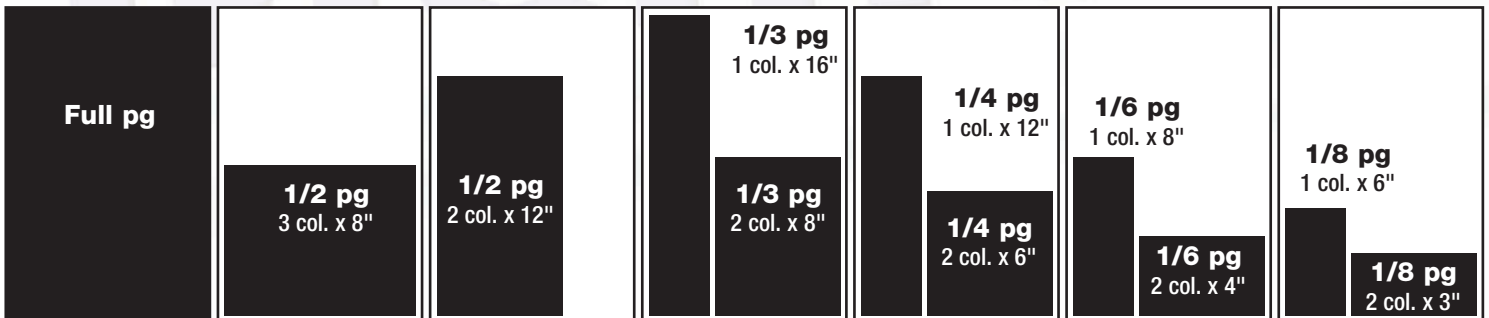

## Circulation

**17,000 total circulation**

More than 15,000 copies of the Mid-county Memo are mailed monthly to every single-family home address, from Northeast Sandy Boulevard to East Burnside Street, and from Northeast 82nd to 162 Avenues (city limits). In addition, 2,000 copies are delivered to newsstand locations within the mail zone (white area), and just outside (green area).

## Mid-County Memo Display Advertising Rates

(PUBLISHED MONTHLY)

Ad Sizes	Column	Ad Dimensions (width x depth)	1x (open) BW / COLOR	3x BW / COLOR	6x BW / COLOR	12x BW / COLOR
1/24 pg (bus. card)	1 col x 2"	3-1/4" x 2"	\$111 / 128	\$106 / 132	\$96 / 120	\$88 / 110
1/12 pg	1 col x 4" <b>or</b> 2 col x 2"	3-1/4" x 4" <b>or</b> 6-3/4" x 2"	\$213 / 266	\$203 / 253	\$169 / 211	\$162 / 202
1/8 pg	1 col x 6" <b>or</b> 2 col x 3"	3-1/4" x 6" <b>or</b> 6-3/4" x 3"	\$247 / 309	\$235 / 294	\$215 / 269	\$191 / 239
1/6 pg	1 col x 8" <b>or</b> 2 col x 4"	3-1/4" x 8" <b>or</b> 6-3/4" x 4"	\$262 / 327	\$250 / 312	\$227 / 284	\$213 / 266
1/4 pg	1 col x 12" <b>or</b> 2 col x 6"	3-1/4" x 12" <b>or</b> 6-3/4" x 6"	\$324 / 405	\$308 / 385	\$287 / 359	\$265 / 331
1/3 pg	1 col x 16" <b>or</b> 2 col x 8"	3-1/4" x 16" <b>or</b> 6-3/4" x 8"	\$424 / 530	\$404 / 505	\$360 / 450	\$331 / 414
1/2 pg	2 col x 12" <b>or</b> 3 col x 8"	6-3/4" x 12" <b>or</b> 10-1/4" x 8"	\$602 / 752	\$574 / 684	\$522 / 652	\$479 / 599
Full pg	3 col x 16"	10-1/4" x 16-1/4"	\$934 / 1,168	\$890 / 1,112	\$845 / 1,056	\$806 / 1,007

Design & Layout included in price of ad.