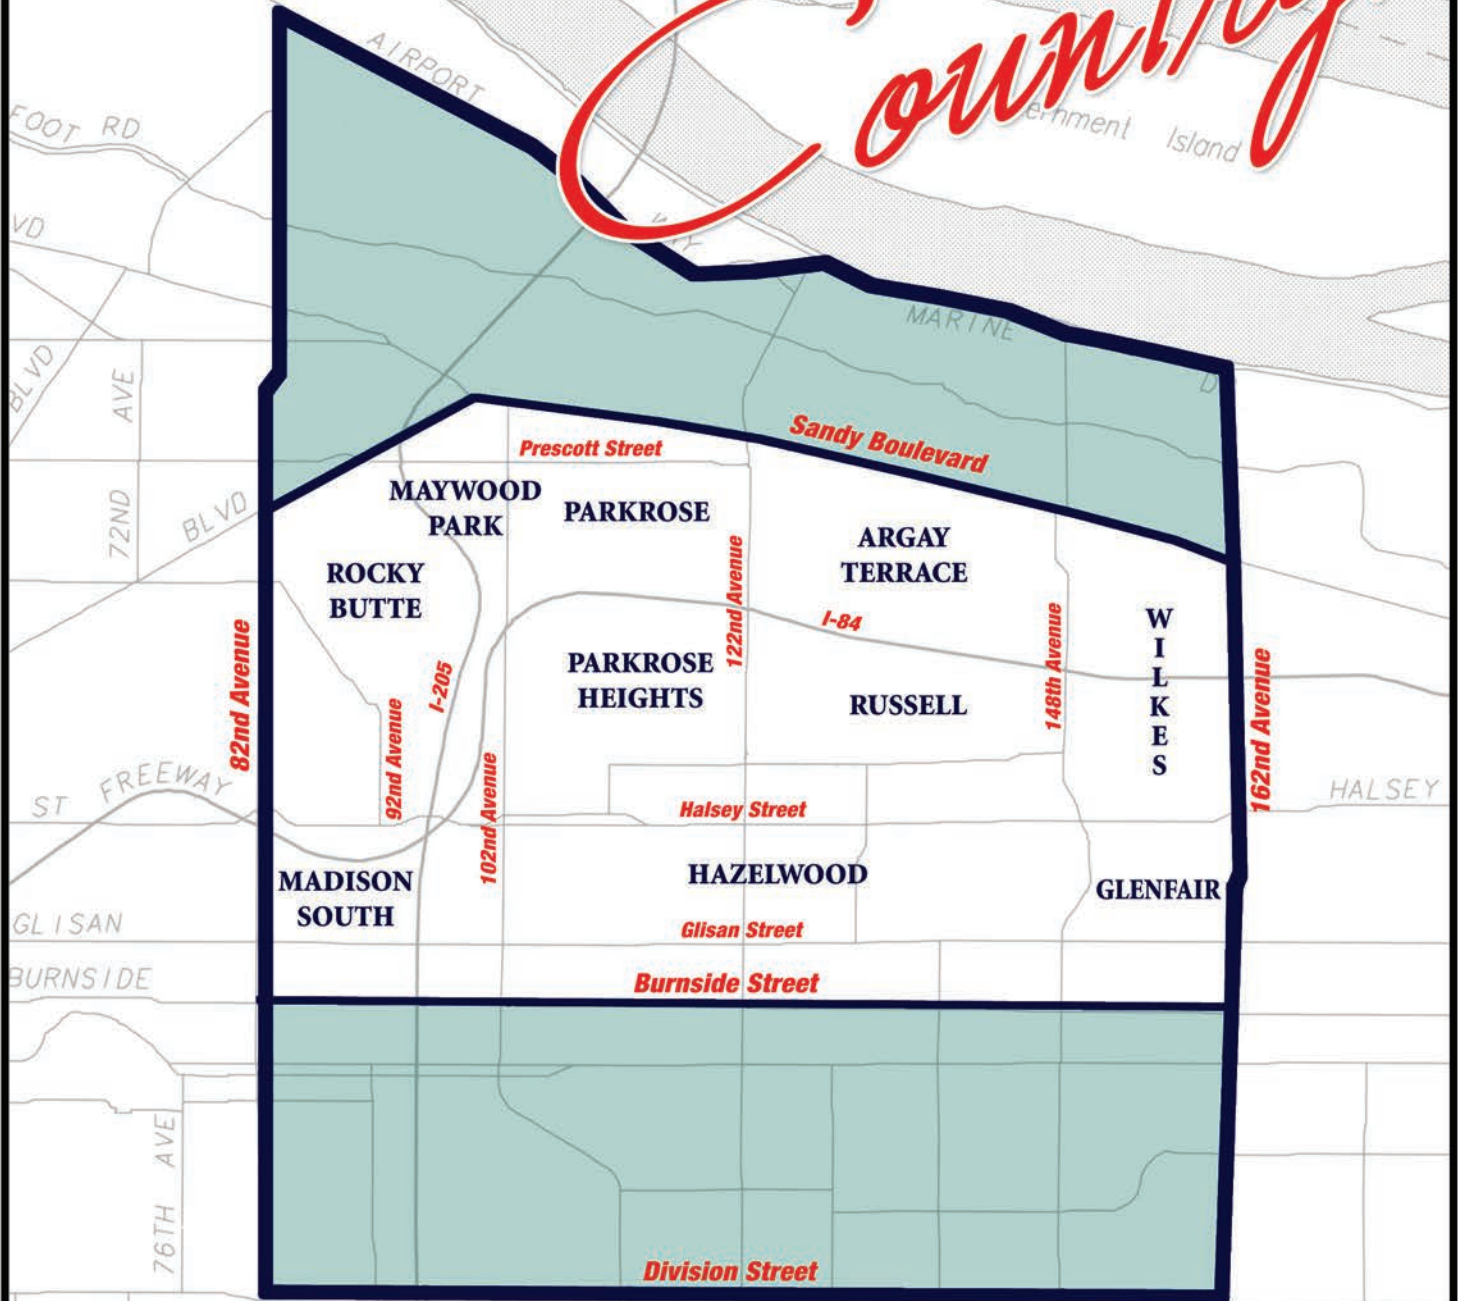

# Memo Country!

## Circulation

**17,000 total circulation**

More than 15,000 copies of the Mid-county Memo are mailed monthly to every single-family home address, from Northeast Sandy Boulevard to East Burnside Street, and from Northeast 82nd to 162 Avenues (city limits). In addition, 2,000 copies are delivered to newsstand locations within the mail zone (white area), and just outside (green area).